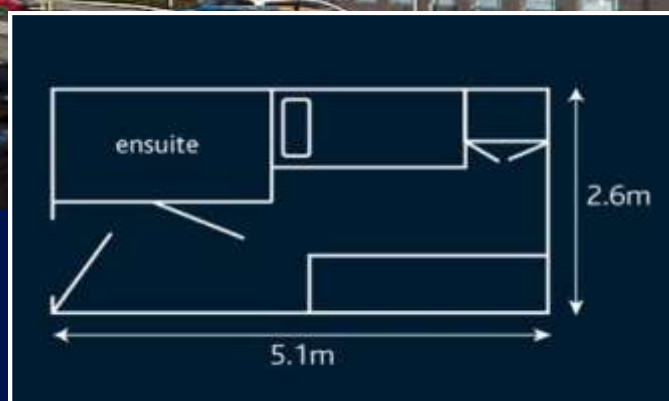

### Leeds Trinity University

- Available 8th July to 9th August 2024
- **Room:** Every bedroom is fully en-suite and has a single bed, fixed wardrobe, computer desk and chair, reading lamp and bookshelves. WiFi included.
- **Safety:** Boys and girls and ages separated.
- **Travel:** 30 minutes by private shuttle bus to and from Junior School
- **Cleaning:** rooms cleaned twice a week. Laundry facilities available.